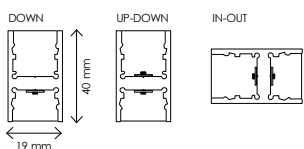

INFORMAZIONI TECNICHE / TECHNICAL INFORMATIONS