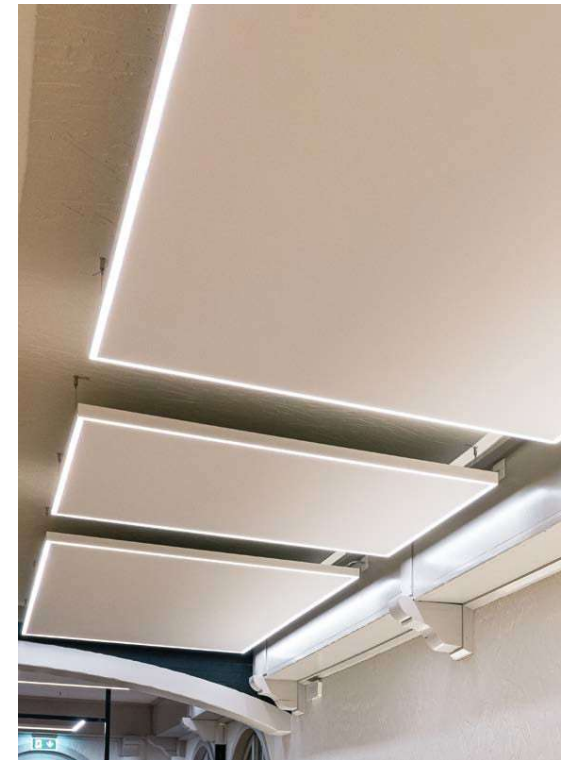

LIGHT ACOUSTIC

SQU ARE

Versione NURIEL: illuminazione e benessere acustico.

NURIEL version: lighting and acoustic.

Su richiesta / On request