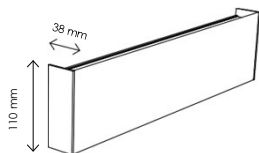

NAD

INFORMAZIONI TECNICHE / TECHNICAL INFORMATION