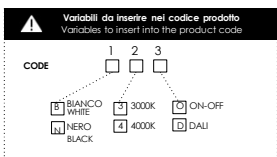

LEIF 5

11W - CR190	3000K	1150 lm
	4000K	1220 lm

CODE

LEIF 5 15° LFP5 ☐ 159 ☐ 0 ☐

LEIF 5 30° LFP5 ☐ 309 ☐ 0 ☐

LEIF 5 45° LFP5 ☐ 459 ☐ 0 ☐

⚠ **INCLUSO** / INCLUDED

- Kit di fissaggio / Fixing kit
- Driver / Driver

LEIF 10

22W - CR190	3000K	2300 lm
	4000K	2440 lm

CODE

LEIF 10 15° LFP10 ☐ 159 ☐ 0 ☐

LEIF 10 30° LFP10 ☐ 309 ☐ 0 ☐

LEIF 10 45° LFP10 ☐ 459 ☐ 0 ☐

⚠ **INCLUSO** / INCLUDED

- Kit di fissaggio / Fixing kit
- Driver / Driver