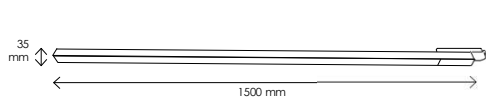

INFORMAZIONI TECNICHE / TECHNICAL INFORMATION