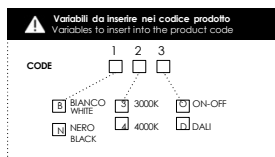

LENTE BATWING

BATWING LENS

MATRIX R 112
24W - CRI90 3000K 2760 lm
4000K 2880 lm
38x1120 mm
CODE MXR112 □ B9 □ 0 □ 3

MATRIX R 168
34W - CRI90 3000K 4150 lm
4000K 4350 lm
38x1688 mm
CODE MXR168 □ B9 □ 0 □ 3

MATRIX R 224
46W - CRI90 3000K 5500 lm
4000K 5800 lm
38x2248 mm
CODE MXR224 □ B9 □ 0 □ 3

▲ INCLUSO / INCLUDED
- Kit di fissaggio / Fixing kit
- Driver / Driver

LENTE ASIMMETRICA

ASYMMETRIC LENS

MATRIX R 112
24W - CRI90 3000K 2760 lm
4000K 2880 lm
38x1120 mm
CODE MXR112 □ A9 □ 0 □ 3

MATRIX R 168
34W - CRI90 3000K 4150 lm
4000K 4350 lm
38x1688 mm
CODE MXR168 □ A9 □ 0 □ 3

MATRIX R 224
46W - CRI90 3000K 5500 lm
4000K 5800 lm
38x2248 mm
CODE MXR224 □ A9 □ 0 □ 3

▲ INCLUSO / INCLUDED
- Kit di fissaggio / Fixing kit
- Driver / Driver

LENTE 60°

60° LENS

MATRIX R 112
24W - CRI90 3000K 2760 lm
4000K 2880 lm
38x1120 mm
CODE MXR112 □ 69 □ 0 □ 3

MATRIX R 168
34W - CRI90 3000K 4150 lm
4000K 4350 lm
38x1688 mm
CODE MXR168 □ 69 □ 0 □ 3

MATRIX R 224
46W - CRI90 3000K 5500 lm
4000K 5800 lm
38x2248 mm
CODE MXR224 □ 69 □ 0 □ 3

▲ INCLUSO / INCLUDED
- Kit di fissaggio / Fixing kit
- Driver / Driver

DIFFUSORE PRISMATIZZATO

PRISMATIC DIFFUSER

MATRIX R 112
24W - CRI90 3000K 2200 lm
4000K 2300 lm
38x1120 mm
CODE MXR112 □ P9 □ 0 □ 3

MATRIX R 168
34W - CRI90 3000K 3300 lm
4000K 3500 lm
38x1688 mm
CODE MXR168 □ P9 □ 0 □ 3

MATRIX R 224
46W - CRI90 3000K 4400 lm
4000K 4600 lm
38x2248 mm
CODE MXR224 □ P9 □ 0 □ 3

▲ INCLUSO / INCLUDED
- Kit di fissaggio / Fixing kit
- Driver / Driver

DIFFUSORE OPALE

SATIN DIFFUSER

MATRIX R 112
24W - CRI90 3000K 1960 lm
4000K 2050 lm
38x1120 mm
CODE MXR112 □ O9 □ 0 □ 3

MATRIX R 168
34W - CRI90 3000K 2950 lm
4000K 3100 lm
38x1688 mm
CODE MXR168 □ O9 □ 0 □ 3

MATRIX R 224
46W - CRI90 3000K 3920 lm
4000K 4100 lm
38x2248 mm
CODE MXR224 □ O9 □ 0 □ 3

▲ INCLUSO / INCLUDED
- Kit di fissaggio / Fixing kit
- Driver / Driver

OFFICE UGR<19

MATRIX R 112
24W - CRI90 3000K 2900 lm
4000K 3170 lm
38x1120 mm
CODE MXR112 □ U9 □ 0 □ 3

MATRIX R 168
34W - CRI90 3000K 4490 lm
4000K 4750 lm
38x1688 mm
CODE MXR168 □ U9 □ 0 □ 3

MATRIX R 224
46W - CRI90 3000K 5980 lm
4000K 6340 lm
38x2248 mm
CODE MXR224 □ U9 □ 0 □ 3

▲ INCLUSO / INCLUDED
- Kit di fissaggio / Fixing kit
- Driver / Driver