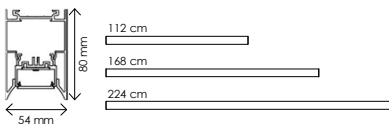

ISA AC

INFORMAZIONI TECNICHE / TECHNICAL INFORMATIONS

ON-OFF / ON-OFF + EM / DALI / DALI + EM / CASAMBI
GARANZIA 5 ANNI / 5 YEARS WARRANTY

Lunghezza cavo di alimentazione 3m
Lunghezza cavi di sospensione 3m
Power cable length 3m
Suspension cable length 3m

☐ Bianco / White
☒ Nero / Black