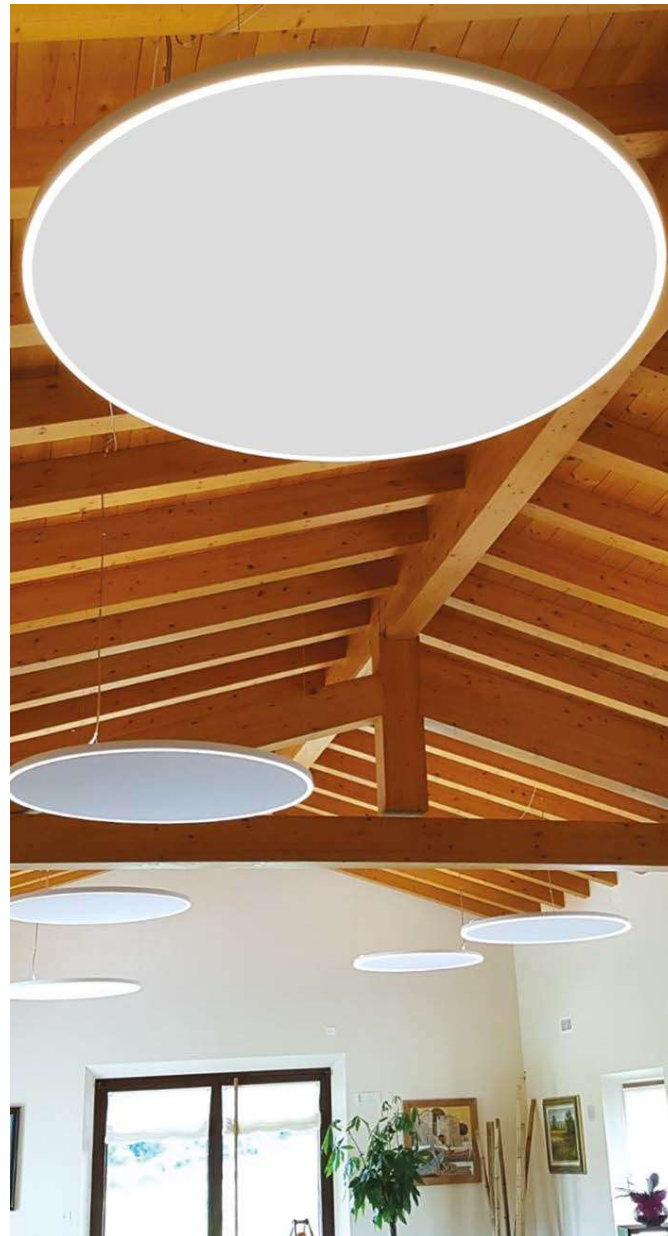

ECLIPSE

LIGHT ACOUSTIC

Versione NURIEL: illuminazione e benessere acustico.
NURIEL version: lighting and acoustic.
Su richiesta / On request

ECLIPSE