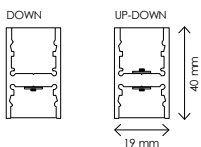

INFORMAZIONI TECNICHE / TECHNICAL INFORMATIONS

ON-OFF
GARANZIA 5 ANNI / 5 YEARS WARRANTY

Lunghezza cavo di alimentazione 3m

Lunghezza cavi di sospensione 3m

Power cable length 3m

Suspension cable length 3m

☐ Bianco / White
☐ Nero / Black