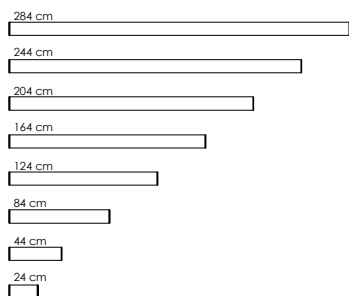

NAD

INFORMAZIONI TECNICHE / TECHNICAL INFORMATION