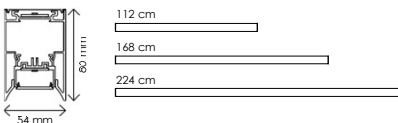

ISAAC PLUS

INFORMAZIONI TECNICHE / TECHNICAL INFORMATIONS

ON-OFF / ON-OFF + EM / DALI / DALI + EM / CASAMBI

GARANZIA 5 ANNI / 5 YEARS WARRANTY

Lunghezza cavi di sospensione 3m/Suspension cable length 3m

□ Bianco / White
■ Nero / Black