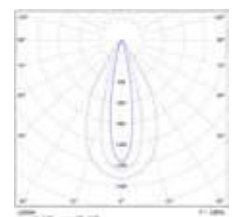

R20-60

1 For this model DALI option is not compatible with switch-control dimming functionality
2 Rotary DIM option not applicable for model: J443