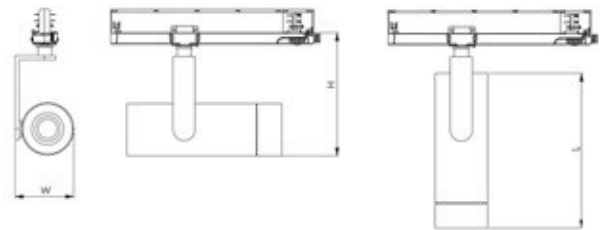

## Spotlights

**DESCRIPTION:** Track mounted adjustable beam LED luminaire  
**Light distribution type:** direct  
**Optical system:** adjustable faceted reflector, 20-60°  
**Housing:** aluminium  
**Colour:** white, RAL9016; black, RAL9017

**INSTALLATION:** In 3-phase track. Track adaptor (3-phase + N) with phase selector

**ENVIRONMENT:** Indoor

**APPLICATION:** Retail, showroom, exhibition, public place

| PRODUCT                            | LENGTH, mm | WIDTH, mm | HEIGHT, mm | LUMINAIRE OUTPUT*, lm | SYSTEM POWER*, W | SYSTEM EFFICACY*, lm/W | CRI | CCT*, K | WEIGHT, kg |
|------------------------------------|------------|-----------|------------|-----------------------|------------------|------------------------|-----|---------|------------|
| GLEAM A LED1x1950 J440 T840 R20-60 | 190        | 92        | 160        | 1946                  | 13,5             | 144                    | 80+ | 4000    | 1,1        |
| GLEAM A LED1x2600 J441 T840 R20-60 | 190        | 92        | 160        | 2644                  | 18,7             | 141                    | 80+ | 4000    | 1,1        |
| GLEAM A LED1x3400 J442 T840 R20-60 | 190        | 92        | 160        | 3559                  | 26,5             | 134                    | 80+ | 4000    | 1,1        |
| GLEAM A LED1x4300 J443 T840 R20-60 | 190        | 92        | 160        | 4464                  | 34,0             | 131                    | 80+ | 4000    | 1,1        |