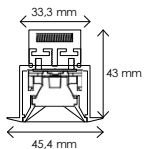

LEIF IN

INFORMAZIONI TECNICHE / TECHNICAL INFORMATION

ON-OFF / DALI
GARANZIA 5 ANNI / 5 YEARS WARRANTY

○ ○ ○ ○ ○ Bianco/White

● ● ● ● ● Nero/Black

IP40