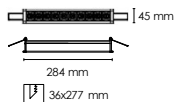

LEIF IN 10

22W - CR190 3000K 23.00 lm
4000K 24.40 lm

CODE

LEIF 10 IN 15°	LF10	1	2	3
LEIF 10 IN 30°	LF10	309	2	3
LEIF 10 IN 45°	LF10	459	2	3

⚠ INCLUSO / INCLUDED
- Kit di fissaggio / Fixing kit
- Driver / Driver