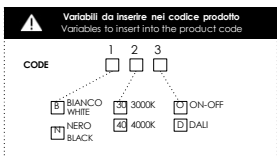

LEIF IN

INFORMAZIONI TECNICHE / TECHNICAL INFORMATION

ON-OFF / DALI
 GARANZIA 5 ANNI / 5 YEARS WARRANTY

○ ○ ○ ○ ○ Bianco/White

● ● ● ● ● Nero/Black

IP40

LEIF IN 5

11W - CR190 3000K 11.50 lm
 4000K 12.20 lm