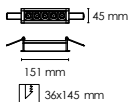

LEIF IN 5

11W - CR190 3000K 11.50 lm
4000K 12.20 lm

CODE

LEIF 5 IN 15°	LF15	1	2	3
LEIF 5 IN 30°	LF15	309	2	3
LEIF 5 IN 45°	LF15	459	2	3

⚠ INCLUSO / INCLUDED
- Kit di fissaggio / Fixing kit
- Driver / Driver