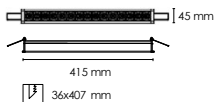

LEIF IN 15

33W - CR190 3000K 34.50 lm
4000K 36.60 lm

CODE

LEIF 15 IN 15°	LF15	1	2	3
LEIF 15 IN 30°	LF15	309	2	3
LEIF 15 IN 45°	LF15	459	2	3

⚠ INCLUSO / INCLUDED
- Kit di fissaggio / Fixing kit
- Driver / Driver