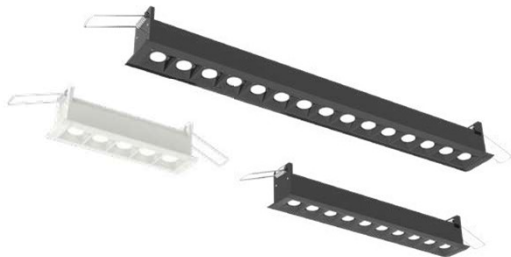

LEIF IN

INFORMAZIONI TECNICHE / TECHNICAL INFORMATION

ON-OFF / DALI
 GARANZIA 5 ANNI / 5 YEARS WARRANTY

○ ○ ○ ○ ○ Bianco/White

● ● ● ● ● Nero/Black

IP40

LEIF IN 5

11W - CR190 3000K 11.50 lm
 4000K 12.20 lm

CODE

LEIF 5 IN 15°	LF15	1	2	3
LEIF 5 IN 30°	LF15	309	2	3
LEIF 5 IN 45°	LF15	459	2	3

⚠ INCLUSO / INCLUDED
 - Kit di fissaggio / Fixing kit
 - Driver / Driver

LEIF IN 10

22W - CR190 3000K 23.00 lm
 4000K 24.40 lm