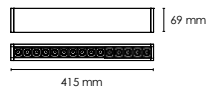

LEIF 15

33W - CR190	3000K	3450 lm
	4000K	3660 lm

CODE

LEIF 15 15° LFP15 ☐ 159 ☐ 0 ☐

LEIF 15 30° LFP15 ☐ 309 ☐ 0 ☐

LEIF 15 45° LFP15 ☐ 459 ☐ 0 ☐

⚠ **INCLUSO** / INCLUDED

- Kit di fissaggio / Fixing kit
- Driver / Driver