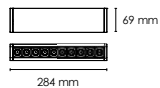

LEIF P

INFORMAZIONI TECNICHE / TECHNICAL INFORMATION

ON-OFF / DALI

GARANZIA 5 ANNI / 5 YEARS WARRANTY

LEIF 5

11W - CR190	3000K	1150 lm
	4000K	1220 lm

CODE

LEIF 5 15° LFP5 159 0 LEIF 5 30° LFP5 309 0 LEIF 5 45° LFP5 459 0

⚠ **INCLUSO** / INCLUDED

- Kit di fissaggio / Fixing kit
- Driver / Driver

LEIF 10

22W - CR190	3000K	2300 lm
	4000K	2440 lm

CODE

LEIF 10 15° LFP10 159 0 LEIF 10 30° LFP10 309 0 LEIF 10 45° LFP10 459 0

⚠ **INCLUSO** / INCLUDED