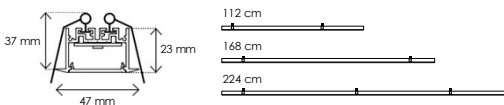

MATRIX R

INFORMAZIONI TECNICHE / TECHNICAL INFORMATIONS

ON-OFF / DALI
GARANZIA 5 ANNI / 5 YEARS WARRANTY

□ Bianco / White
■ Nero / Black