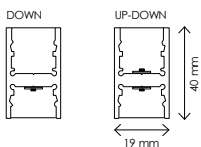

INFORMAZIONI TECNICHE / TECHNICAL INFORMATIONS